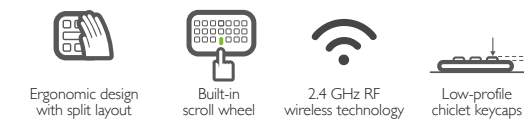

Majestik Wireless Duo

KBK-500

Wireless ergonomic mouse and keyboard duo