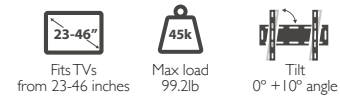

Fixed tilt mount

KPM-725

Mount for LED/LCD and plasma displays