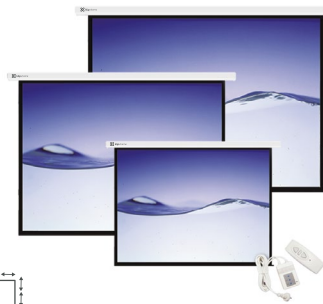

Projection screen

KPS-50*

Diagonal projection screen
Motorized unit

KPS-501	86in/2.19m	White
KPS-502	100in/2.54m	White
KPS-503	120in/3.05m	White