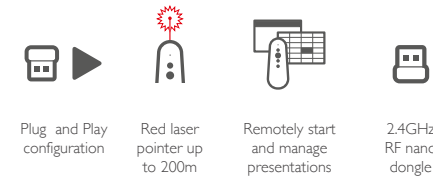

Wireless presenter

KPP-001

Wireless presenter with integrated laser pointer