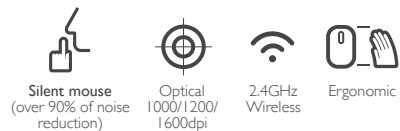

GhosTouch

KMW-400BL

Silent wireless optical mouse