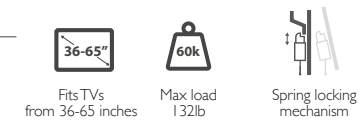

Ultraslim mount

KFM-565

Ultraslim mount for LED/LCD and plasma displays