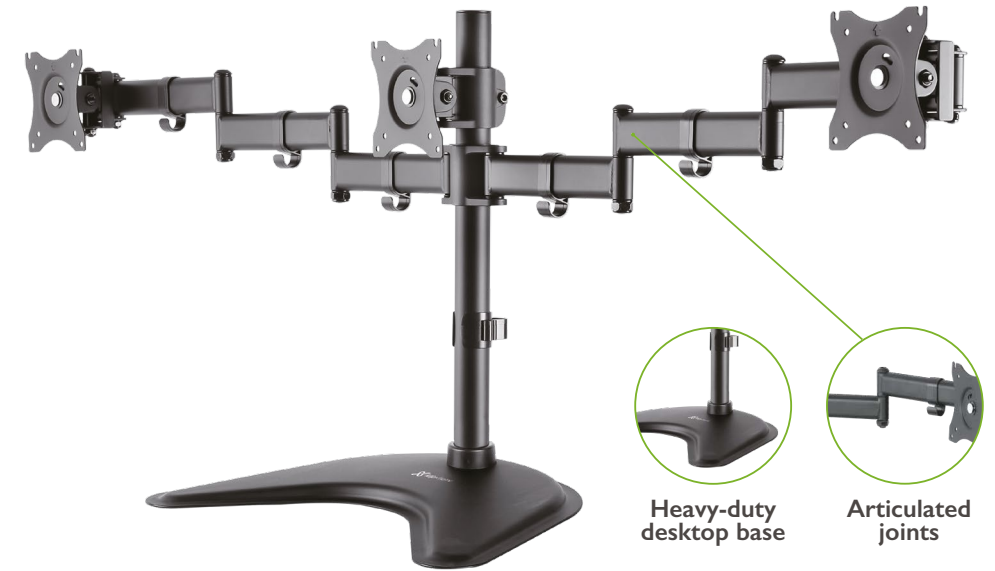

Heavy-duty desktop base

Articulated joints

Triple mount

KPM-320

LCD/LED monitor mount

Fits three monitors from 13-27 inches vertically and horizontally

Max load 8kg / 17.6lb (each monitor)

Full-motion Swivel 180°(sides) - 90° (center) Rotation 360° / Tilt 90°