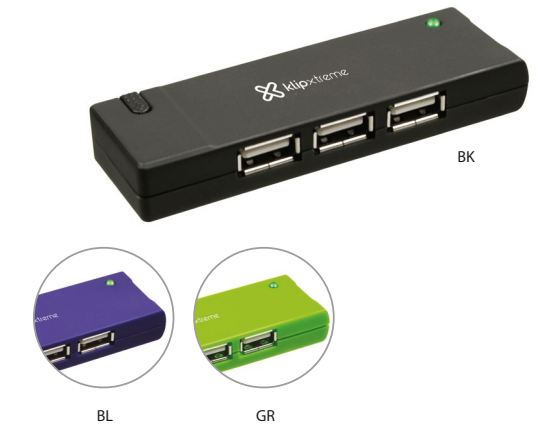

## Stereo headset

KSH-320

Lightweight stereo headset for PC

## Universal hub

KUH-190B

Universal 4-port 2.0 hub

## Universal hub

KUH-400

Universal 4-port 2.0 hub