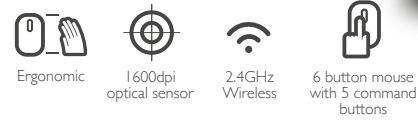

Vector

KMW-330

Wireless optical mouse

BK