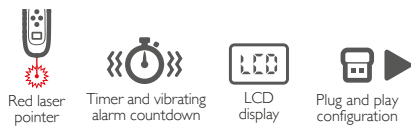

Savant

KPP-015

Wireless presenter