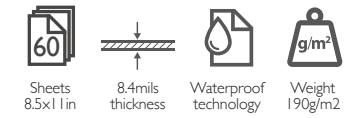

Photo paper

KPG-160

High-grade photo paper
Glossy finish