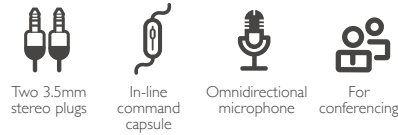

Stereo headset

KSH-301

Stereo headset for PC