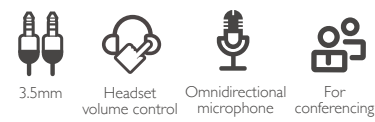

Stereo headset

KSH-320

Lightweight stereo headset for PC