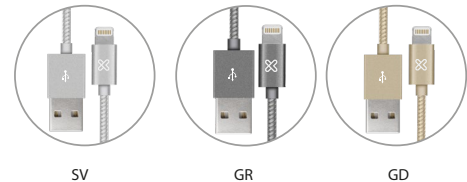

## BeatBuds

KHS-220

Stereo earphones with microphone and silicone ear tips

- In-line command capsule
- Lightweight
- Tangle free cable design
- 3.5mm in connect

## Lightning® to USB cable

KAC-010

Apple MFi (Made for iPhone, iPad, and iPod) certified cable

Made for iPhone | iPad | iPod 3.3FT 1.0M Reinforced and braided cord

## Lightning® to USB cable

KAC-020

Apple MFi (Made for iPhone, iPad, and iPod) certified cable

Made for iPhone | iPad | iPod 6.5FT 2.0M Reinforced and braided cord