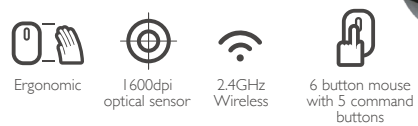

Vortex

KMW-355

Wireless optical mouse