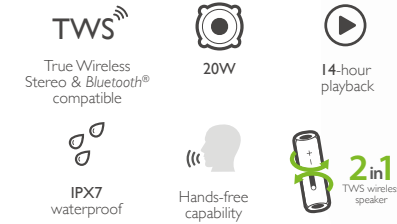

Vibe360

KBS-800

2-in-1 True Wireless Stereo (TWS) speaker

TWS True Wireless Stereo & Bluetooth compatible

20W

14-hour playback

IPX7 waterproof

Hands-free capability

2-in-1 TWS wireless speaker