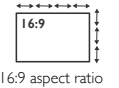

## Projection screen

KPS-513

Motorized unit

Motorized unit  
Dual wall and ceiling  
installation design

16:9 aspect ratio

Maximum screen  
size (diagonal) 120in