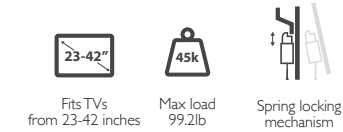

Ultraslim mount

KFM-335

Ultraslim mount for LED/LCD and plasma displays