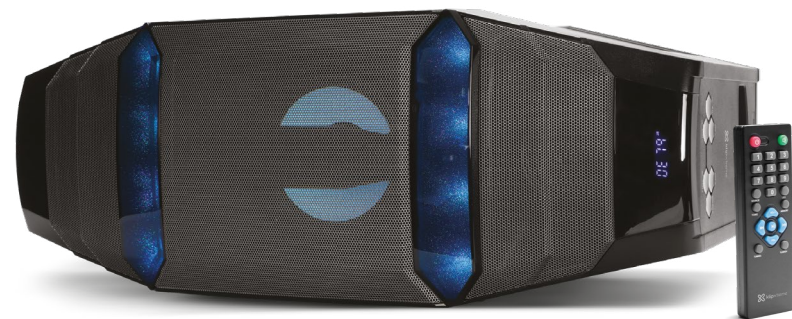

# Pristine

KSB-220

2.0 soundbar with optical digital connection  
and enhanced audio technology

# MagnoPro

KLS-901

Loudspeaker system Bluetooth® compatible

3000 WATTS

## Rubic

KWS-711

2.1 channel integrated sound system Bluetooth® compatible

2000 WATTS

Dynamic LED lights

6.5in subwoofer

Dual 3in speakers

### Vibe360

KBS-800

2-in-1 True Wireless Stereo (TWS) speaker

TWS True Wireless Stereo & Bluetooth compatible

20W

14-hour playback

IPX7 waterproof

Hands-free capability