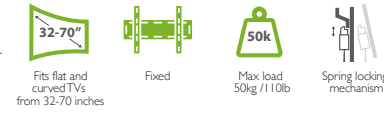

Fixed TV

KTM-010

Mount for flat and curved screens