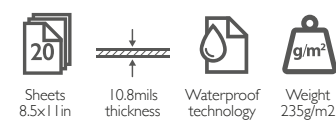

Photo paper

KPA-320

Premium photo paper with
alumina coating