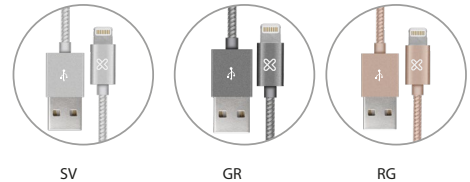

## Lightning® to USB cable

KAC-001

Apple MFi (Made for iPhone, iPad, and iPod) certified cable

Made for iPhone | iPad | iPod 1.6FT 0.5M Reinforced and braided cord

## BeatBuds

KHS-220

Stereo earphones with microphone and silicone ear tips

- In-line command capsule
- Lightweight
- Tangle free cable design
- 3.5mm in connect

## Lightning® to USB cable

KAC-010

Apple MFi (Made for iPhone, iPad, and iPod) certified cable

Made for iPhone | iPad | iPod 3.3FT 1.0M Reinforced and braided cord