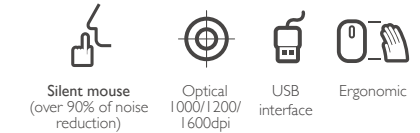

ClickQuiet

KMO-250BL

Silent wired optical mouse