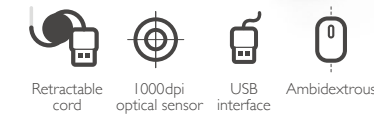

Karbon

KMO-113

Wired mini-optical mouse
USB interface with retractable cord