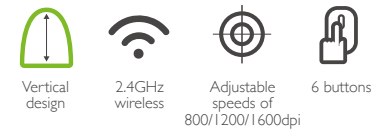

EverRest

KMW-390

Wireless vertical mouse