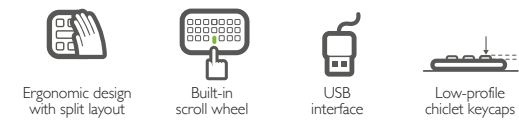

Majestik

KBK-250

USB ergonomic keyboard