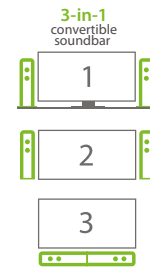

ZinK

KSB-260

Convertible 2.1 channel soundbar system
Bluetooth® compatible