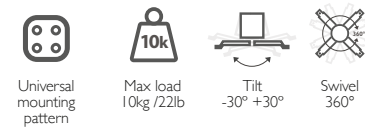

## Projector mount

KPM-410B

Universal projector ceiling mount