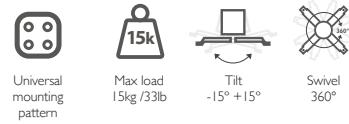

Projector mount

KPM-610B

Universal projector ceiling mount
850mm - 1215mm