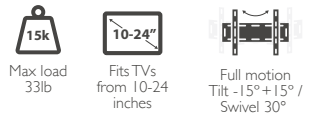

Tilt and swivel mount

KPM-650

Mount for LED/LCD and plasma displays