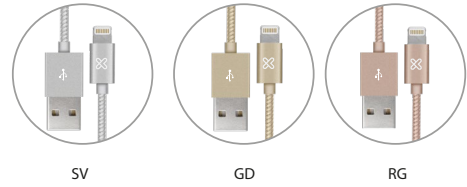

## Lightning® to USB cable

KAA-005

Apple MFi (Made for iPhone, iPad, and iPod) certified cable

Made for iPhone | iPad | iPod 3.3FT 1.0M

## Lightning® to USB cable

KAC-001

Apple MFi (Made for iPhone, iPad, and iPod) certified cable

Made for iPhone | iPad | iPod 1.6FT 0.5M Reinforced and braided cord